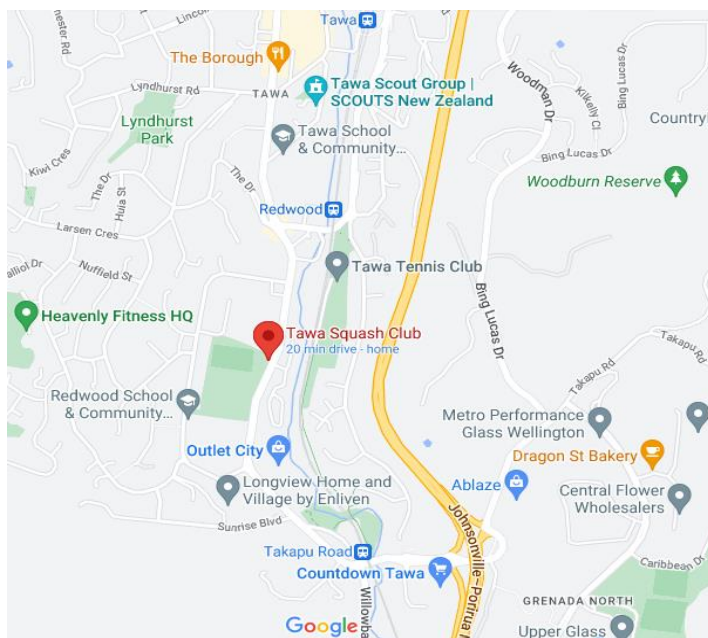

Transport

Parking

- Tawa Squash has parking on Main Road, directly outside the club.
- There is parking available at our neighbouring school St Francis Xavier (after 4pm and all-day Saturday).
- During weekdays parking is at a premium between 8:45am - 9:10am and then 2:30pm - 3:15pm, due to school traffic. To increase your chances of getting a park, teams playing at 3:30pm, should aim to be at the club by 2:30pm. Traffic on Main Road is significantly slower around 3pm on weekdays.

Trains

- Tawa has a brilliant train service should you be travelling to and from Wellington City (<15 mins), Porirua City (<10 mins) or the Kapiti Coast (30 mins).
- There are five railway stations servicing Tawa suburb, the nearest two being Redwood Station and Takapu Road Station, both a 10-minute walk from the squash club.

Complimentary Shuttle Service

There will be a complimentary shuttle van available in the evenings. If you'd like to take advantage of this service, reach out to Pete 0276778274 or Aaron 0277775038 and we will do our best to accommodate you.

Taxis

- Wellington Combined: 04 384 4444